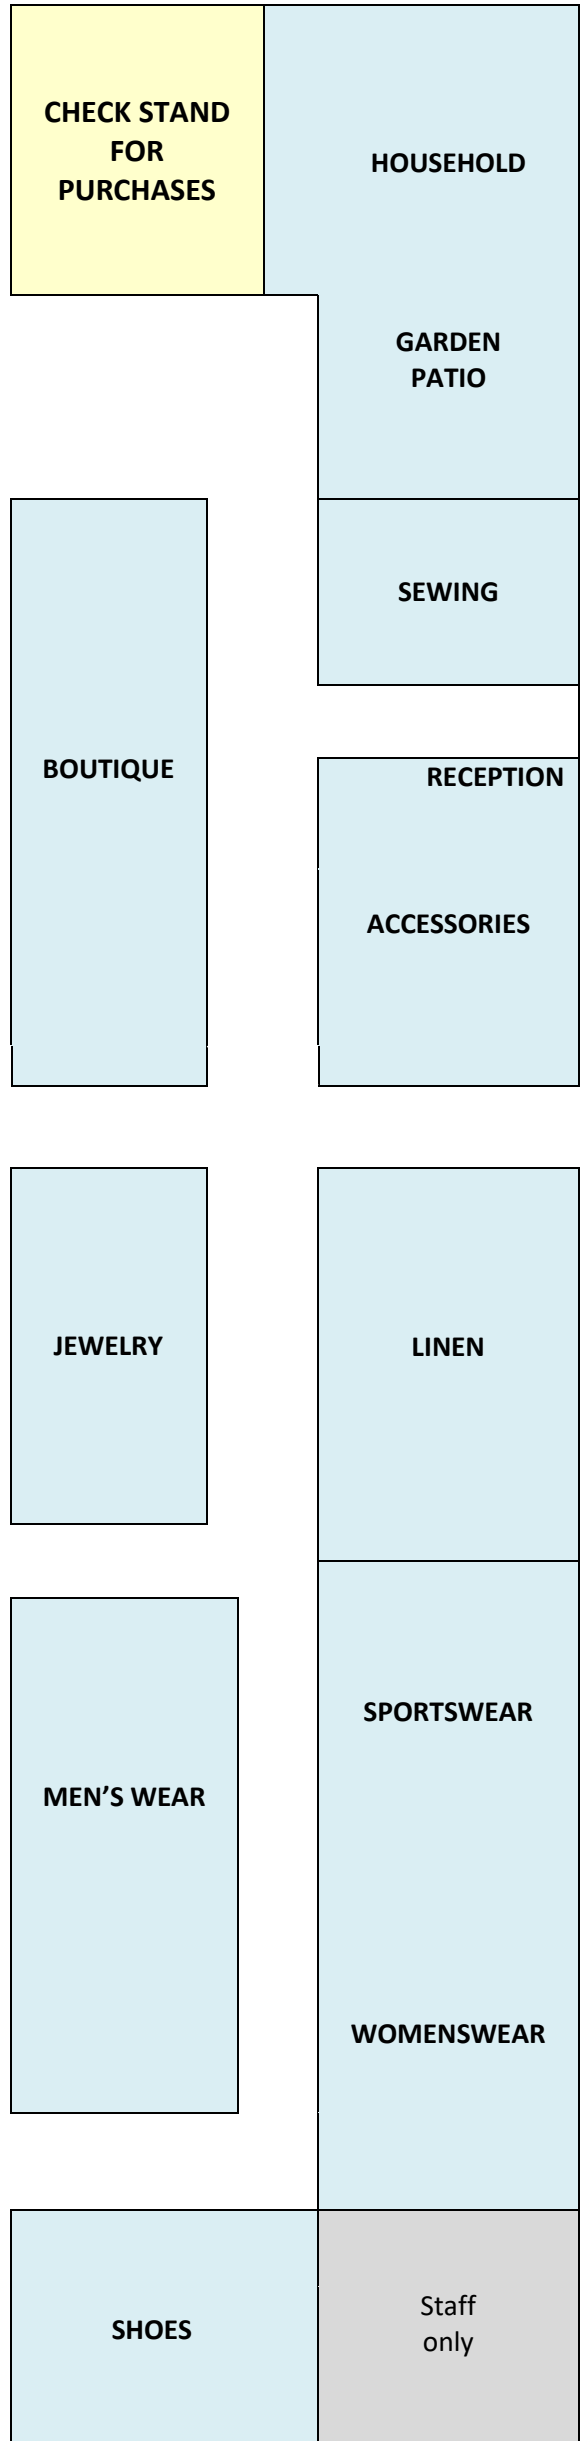

(Portable toilets outside)

Exit

Derby Avenue

(Portable toilets outside)

Entrance

Lancaster Street